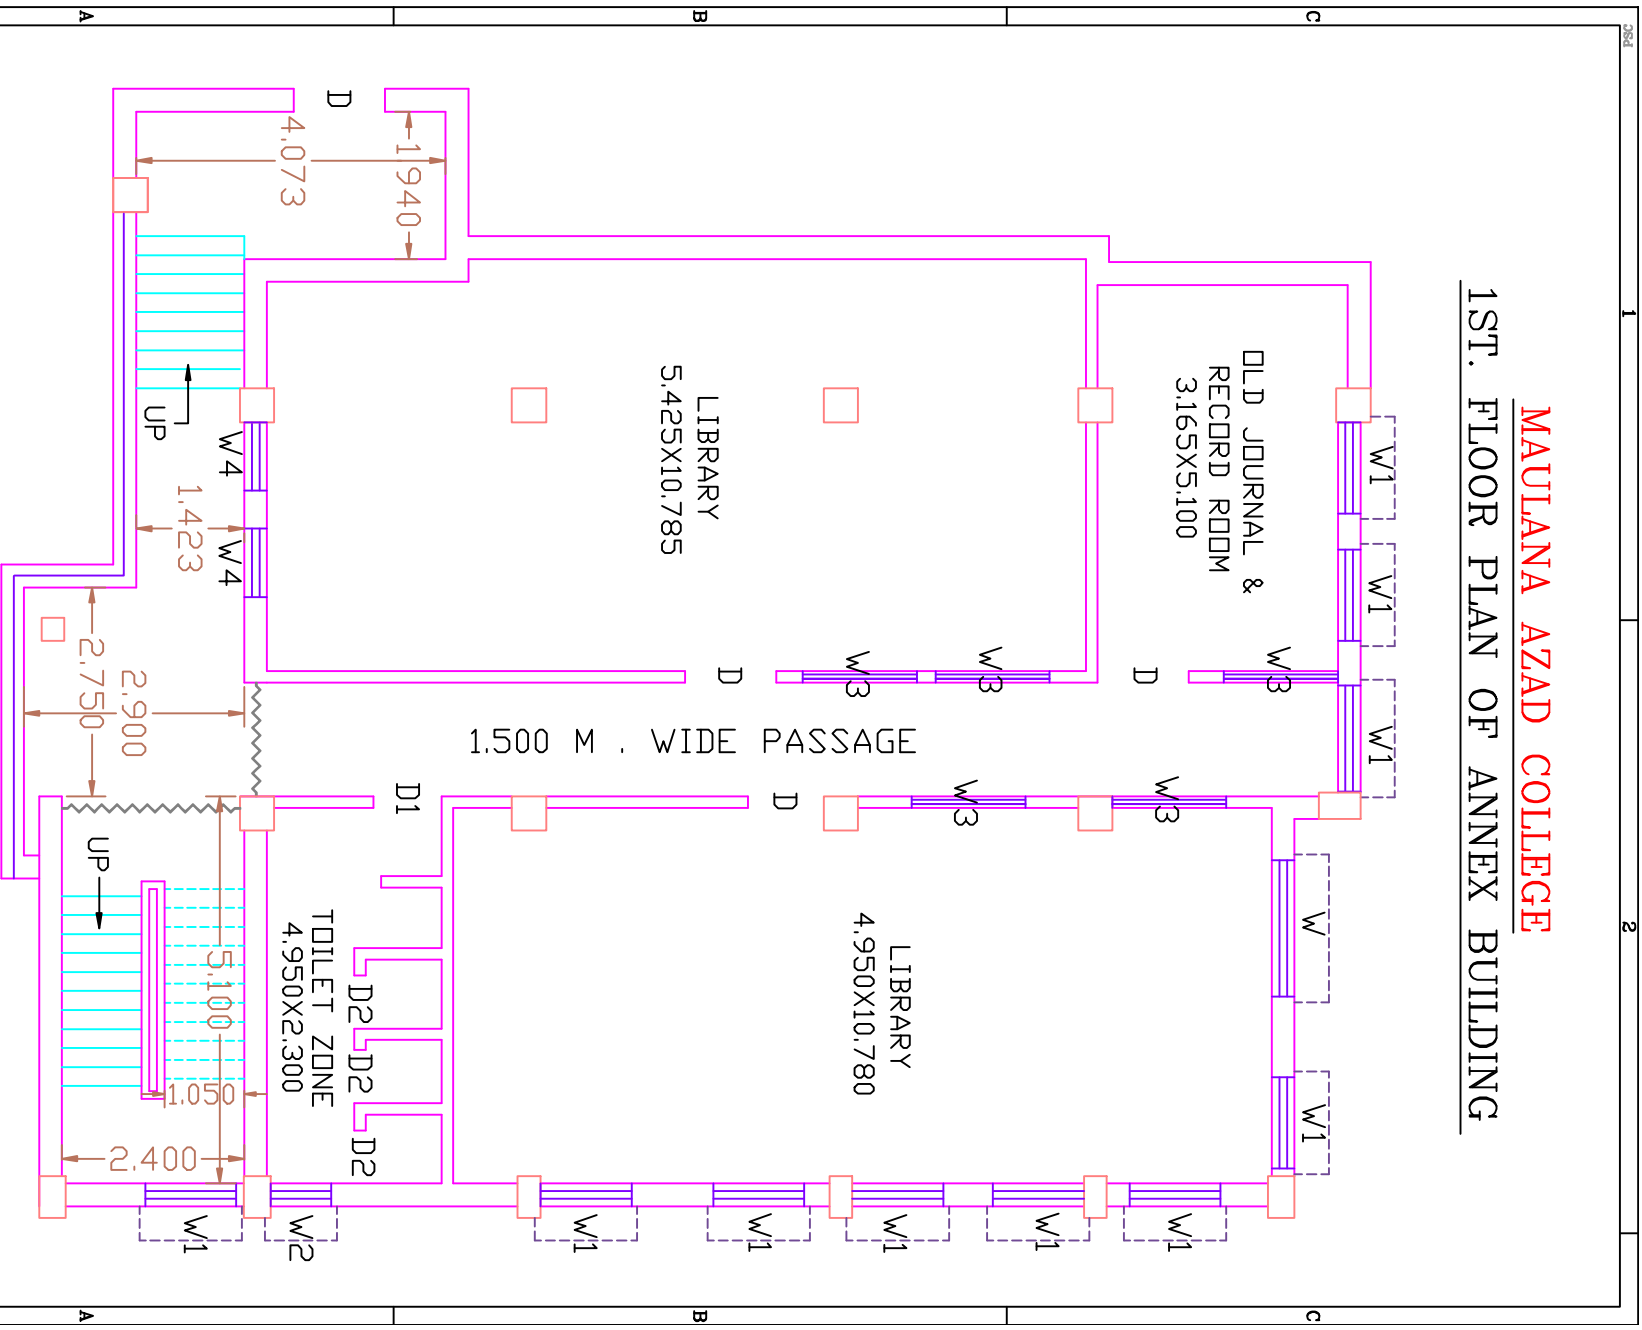

MAULANA AZAD COLLEGE
1ST. FLOOR PLAN OF ANNEX BUILDING

1ST. FLOOR PLAN

AREA - 223.900 SQM./FLDOR HEIGHT - 3.100 M.